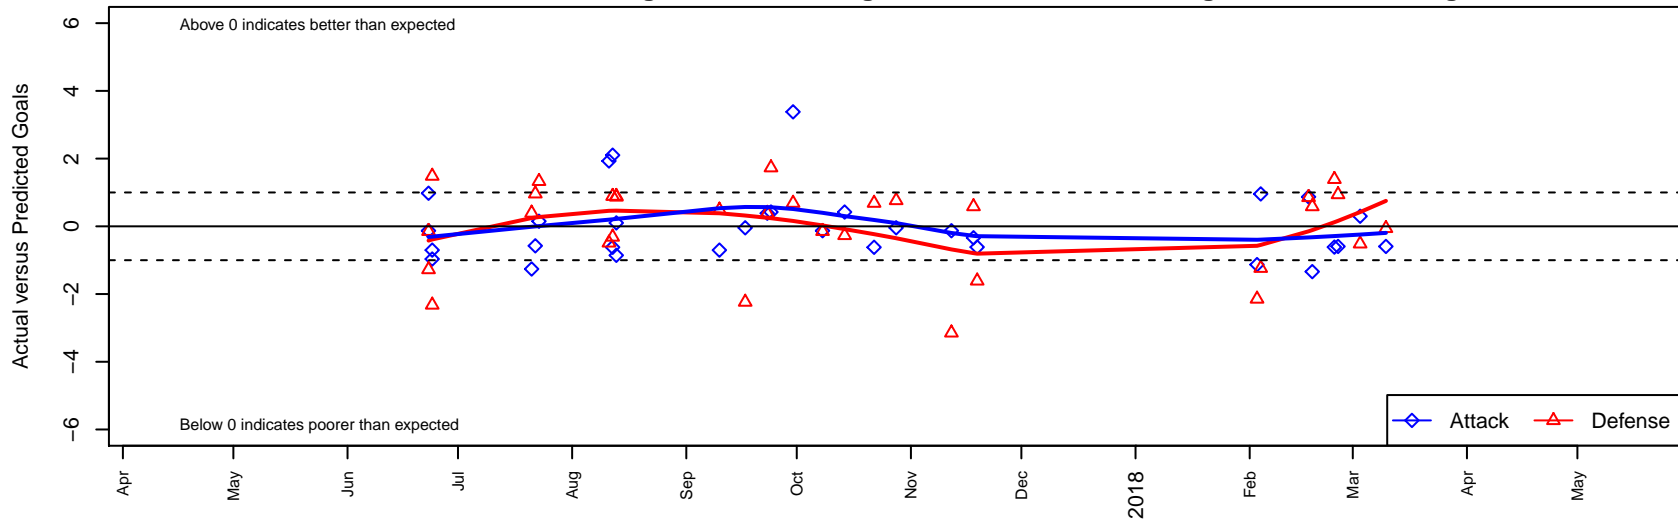

ETFC Akers Black G04

Eugene Timbers FC
 Eugene, OR
 G04 total strength=1556
 attack=13.98 defense=13.51
 fall league = PTT G04 Premier Red
 spr league = Spr OYS G04 Premier Red

alt names used:
 ETFC 04 AKERS BLACK (OR)
 ETFC 04G Akers Black
 ETFC AKERS BLACK (OR)
 EUGENE TIMBERS FC 04 AKERS BLACK
 ETFC 04G Akers Black

Venues played:
 2017 Clash At the Border Super
 2017 Nike Crossfire Challenge Super Group U'
 2017 Bend Premier Cup Lindsey Horan (Gold)
 2017 PTT G04 Premier Red
 2017 Spr OYS G04 Premier Red

ETFC Akers Black G04
 Dots are actual minus expected GF (blue circles) and GA (red triangles).
 Blue line is smoothed change in attack strength. Red is smoothed change in defense strength.

**attack and defense variance (black dot)
relative to other teams
and top 10 in region**

**attack and defense rating
relative to others at age
and all opponents in last 13 months**

Performance relative to 13 month average