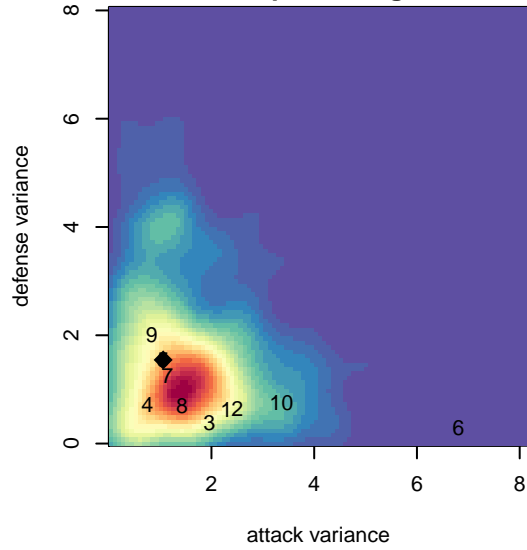

ETFC Akers Black G04

Eugene Timbers FC
 Eugene, OR
 G04 total strength=1556
 attack=13.98 defense=13.51
 fall league = PTT G04 Premier Red
 spr league = Spr OYS G04 Premier Red

alt names used:
 ETFC 04 AKERS BLACK (OR)
 ETFC 04G Akers Black
 ETFC AKERS BLACK (OR)
 EUGENE TIMBERS FC 04 AKERS BLACK
 ETFC 04G Akers Black

Venues played:
 2017 Clash At the Border Super
 2017 Nike Crossfire Challenge Super Group U'
 2017 Bend Premier Cup Lindsey Horan (Gold)
 2017 PTT G04 Premier Red
 2017 Spr OYS G04 Premier Red

ETFC Akers Black G04
 Dots are actual minus expected GF (blue circles) and GA (red triangles).
 Blue line is smoothed change in attack strength. Red is smoothed change in defense strength.

**attack and defense variance (black dot)
relative to other teams
and top 10 in region**

**attack and defense rating
relative to others at age
and all opponents in last 13 months**

Performance relative to 13 month average