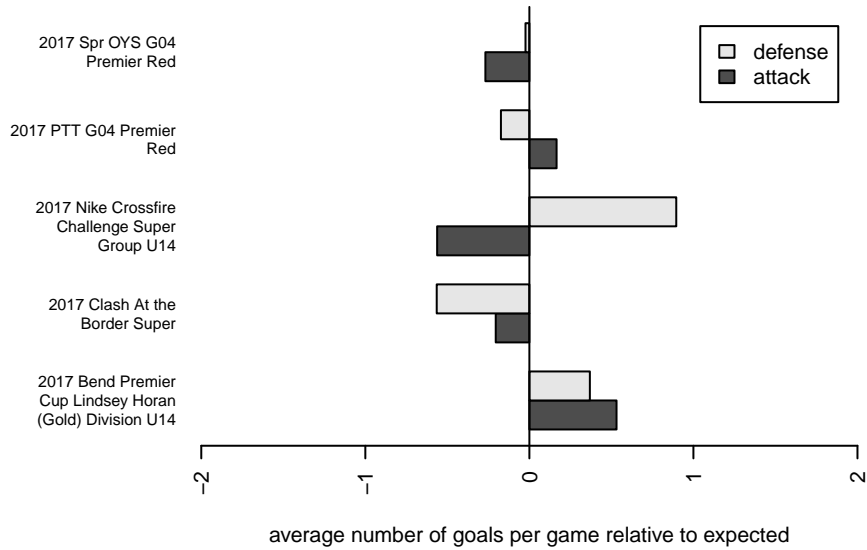

Venues played:
 2017 Clash At the Border Super
 2017 Nike Crossfire Challenge Super Group U'
 2017 Bend Premier Cup Lindsey Horan (Gold)
 2017 PTT G04 Premier Red
 2017 Spr OYS G04 Premier Red

ETFC Akers Black G04
 Dots are actual minus expected GF (blue circles) and GA (red triangles).
 Blue line is smoothed change in attack strength. Red is smoothed change in defense strength.

**attack and defense variance (black dot)
relative to other teams
and top 10 in region**

**attack and defense rating
relative to others at age
and all opponents in last 13 months**

Performance relative to 13 month average