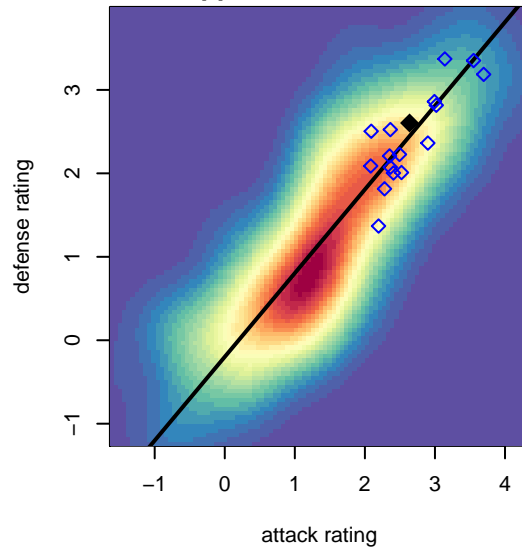

ETFC Akers Black G04

Eugene Timbers FC
 Eugene, OR
 G04 total strength=1556
 attack=13.98 defense=13.51
 fall league = PTT G04 Premier Red
 spr league = Spr OYS G04 Premier Red

alt names used:
 ETFC 04 AKERS BLACK (OR)
 ETFC 04G Akers Black
 ETFC AKERS BLACK (OR)
 EUGENE TIMBERS FC 04 AKERS BLACK
 ETFC 04G Akers Black

Venues played:
 2017 Clash At the Border Super
 2017 Nike Crossfire Challenge Super Group U'
 2017 Bend Premier Cup Lindsey Horan (Gold)
 2017 PTT G04 Premier Red
 2017 Spr OYS G04 Premier Red

ETFC Akers Black G04
 Dots are actual minus expected GF (blue circles) and GA (red triangles).
 Blue line is smoothed change in attack strength. Red is smoothed change in defense strength.

**attack and defense variance (black dot)
relative to other teams
and top 10 in region**

**attack and defense rating
relative to others at age
and all opponents in last 13 months**

Performance relative to 13 month average