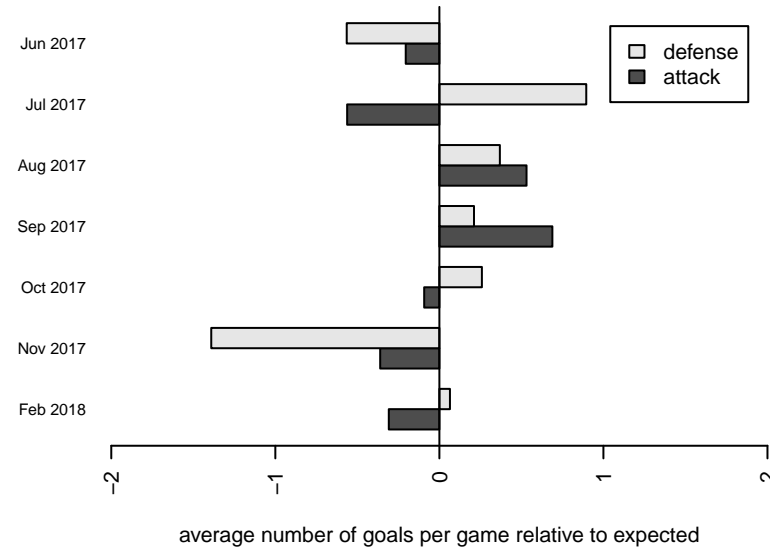

Performance relative to 13 month average