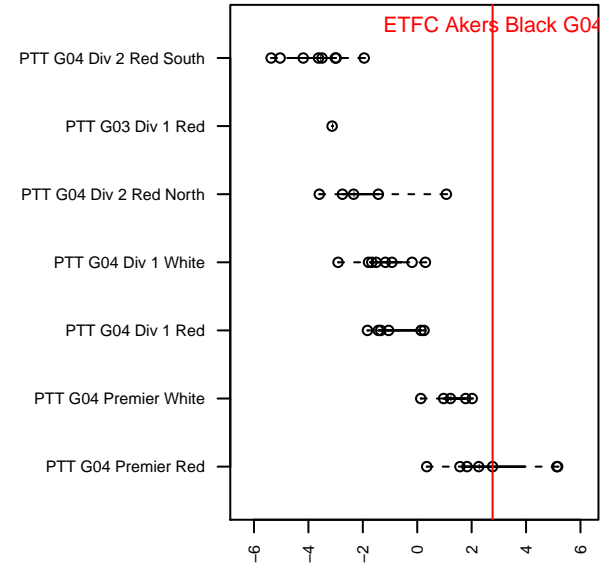

ETFC Akers Black G04

Eugene Timbers FC
 Eugene, OR
 G04 total strength=1556
 attack=13.98 defense=13.51
 fall league = PTT G04 Premier Red
 spr league = Spr OYS G04 Premier Red

alt names used:
 ETFC 04 AKERS BLACK (OR)
 ETFC 04G Akers Black
 ETFC AKERS BLACK (OR)
 EUGENE TIMBERS FC 04 AKERS BLACK
 ETFC 04G Akers Black

Venues played:
 2017 Clash At the Border Super
 2017 Nike Crossfire Challenge Super Group U'
 2017 Bend Premier Cup Lindsey Horan (Gold)
 2017 PTT G04 Premier Red
 2017 Spr OYS G04 Premier Red

ETFC Akers Black G04
 Dots are actual minus expected GF (blue circles) and GA (red triangles).
 Blue line is smoothed change in attack strength. Red is smoothed change in defense strength.

**attack and defense variance (black dot)
relative to other teams
and top 10 in region**

**attack and defense rating
relative to others at age
and all opponents in last 13 months**

Performance relative to 13 month average